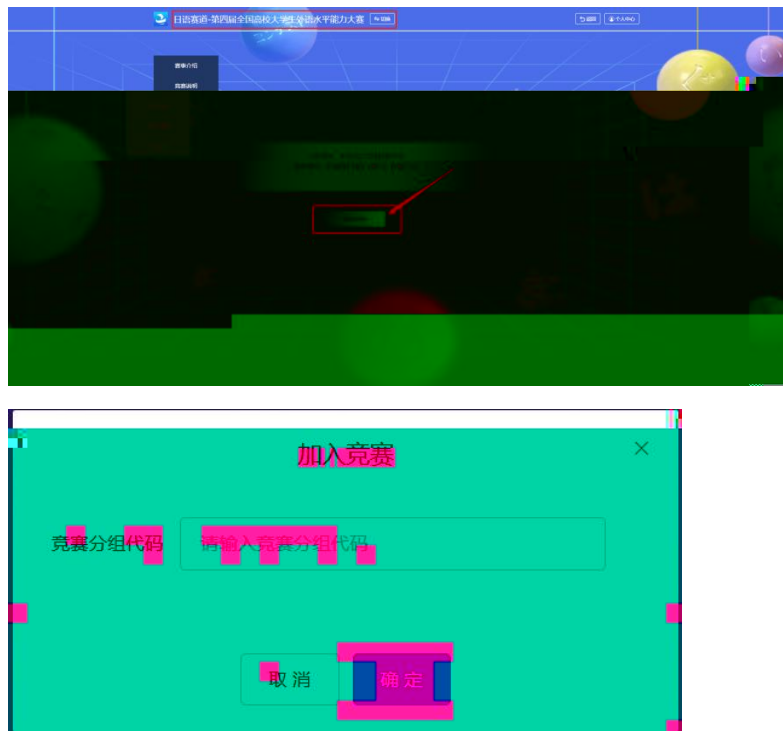

2

30

web

1.

1 Google Chrome 360

<https://web.zyany.com/#/competition>

2 " - "

2

3 " "

<https://web.zyany.com/#/login>

3.

4 " "

4.

5

智慧动态考试测评平台

首页 测评 考试 个人中心